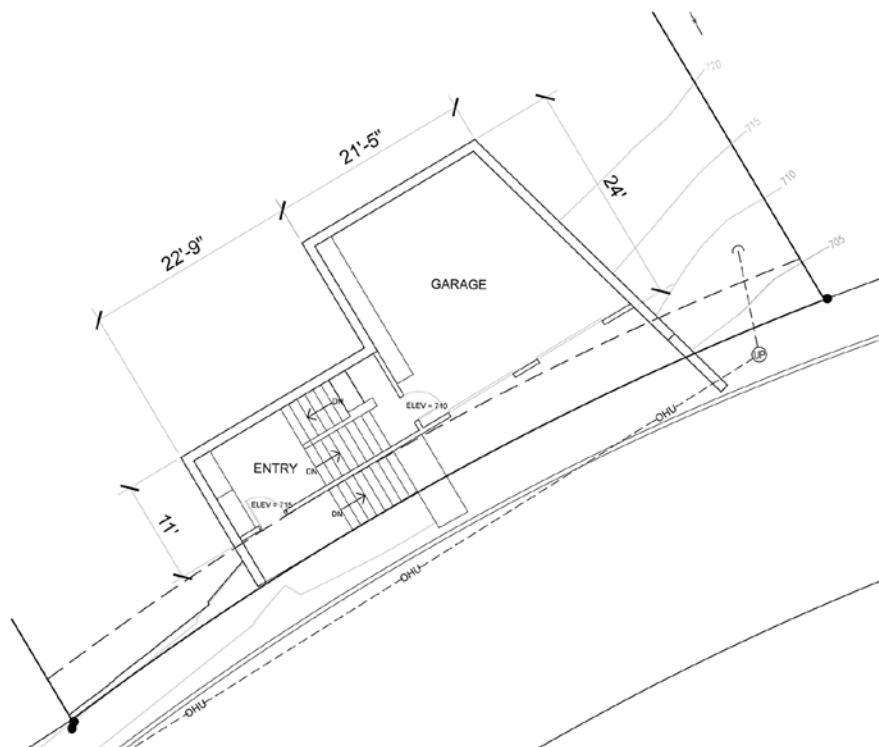

Concept

The site for the Valle Vista residence is a steep hillside in a West Portland neighborhood. The concept calls for the public living spaces to be on the top floor capturing the views of the city skyline. Two bedrooms occupy the middle floor and the garage and entry access fills out the bottom floor.

SITE PLAN
SCALE: 1/16" = 1'-0"

GROUND FLOOR PLAN
SCALE: 1/8" = 1'-0"

121 Lawrence Street
Eugene, OR 97401
541.342.5777

www.2-form.com

one people + **one** environment = **2fORM** Architecture