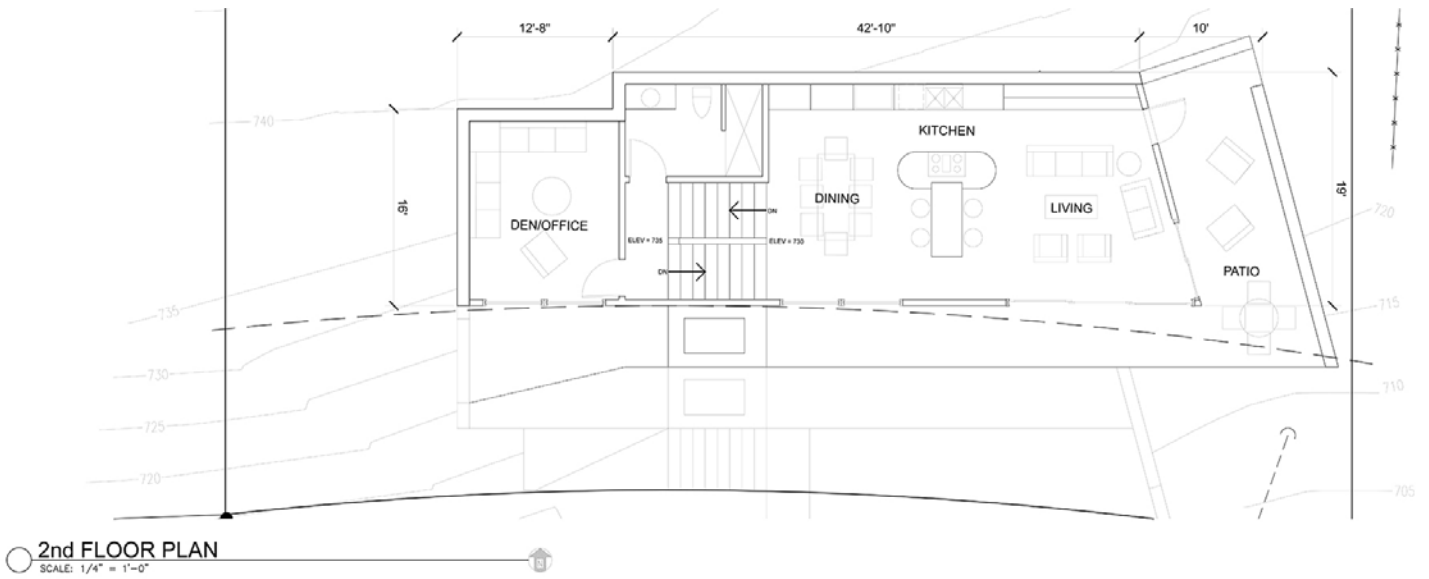

Concept

The site for the Valle Vista residence is a steep hillside in a West Portland neighborhood. The concept calls for the public living spaces to be on the top floor capturing the views of the city skyline. Two bedrooms occupy the middle floor and the garage and entry access fills out the bottom floor.

SITE PLAN
SCALE: 1/16" = 1'-0"

GROUND FLOOR PLAN
SCALE: 1/8" = 1'-0"

121 Lawrence Street
Eugene, OR 97401
541.342.5777

www.2-form.com

one people + **one** environment = **2fORM** Architecture