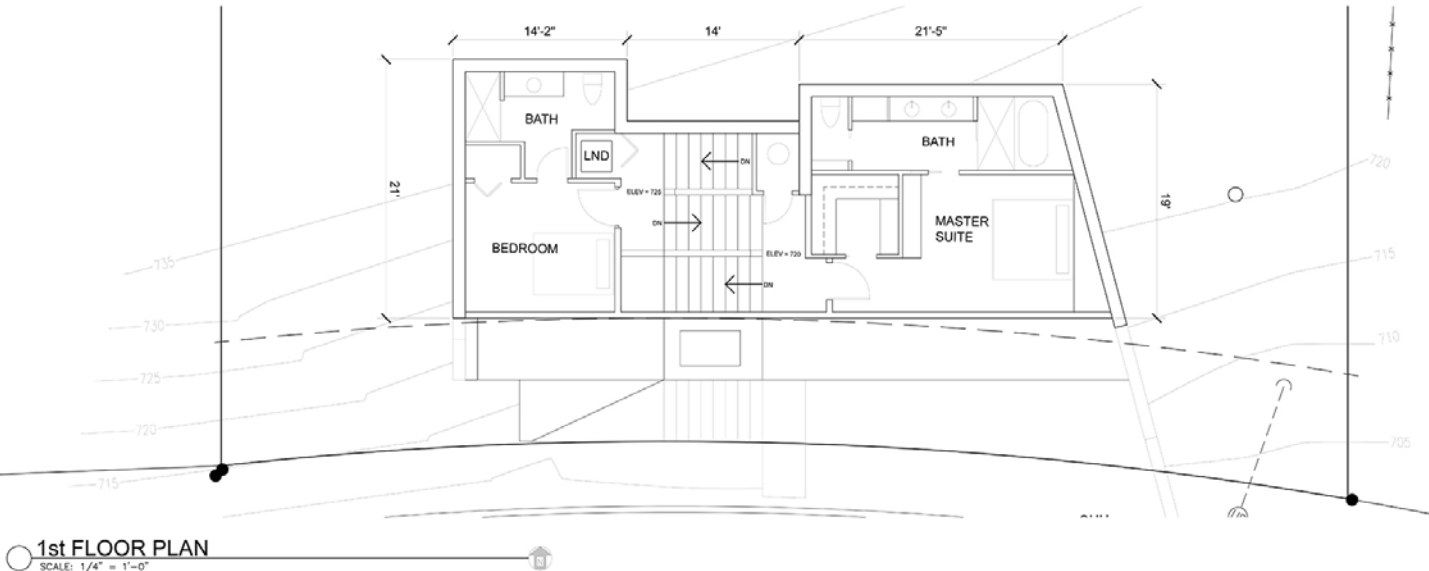

Concept

The site for the Valle Vista residence is a steep hillside in a West Portland neighborhood. The concept calls for the public living spaces to be on the top floor capturing the views of the city skyline. Two bedrooms occupy the middle floor and the garage and entry access fills out the bottom floor.

SITE PLAN
SCALE: 1/16" = 1'-0"

GROUND FLOOR PLAN
SCALE: 1/8" = 1'-0"

121 Lawrence Street
Eugene, OR 97401
541.342.5777

www.2-form.com

one people + **one** environment = **2fORM** Architecture